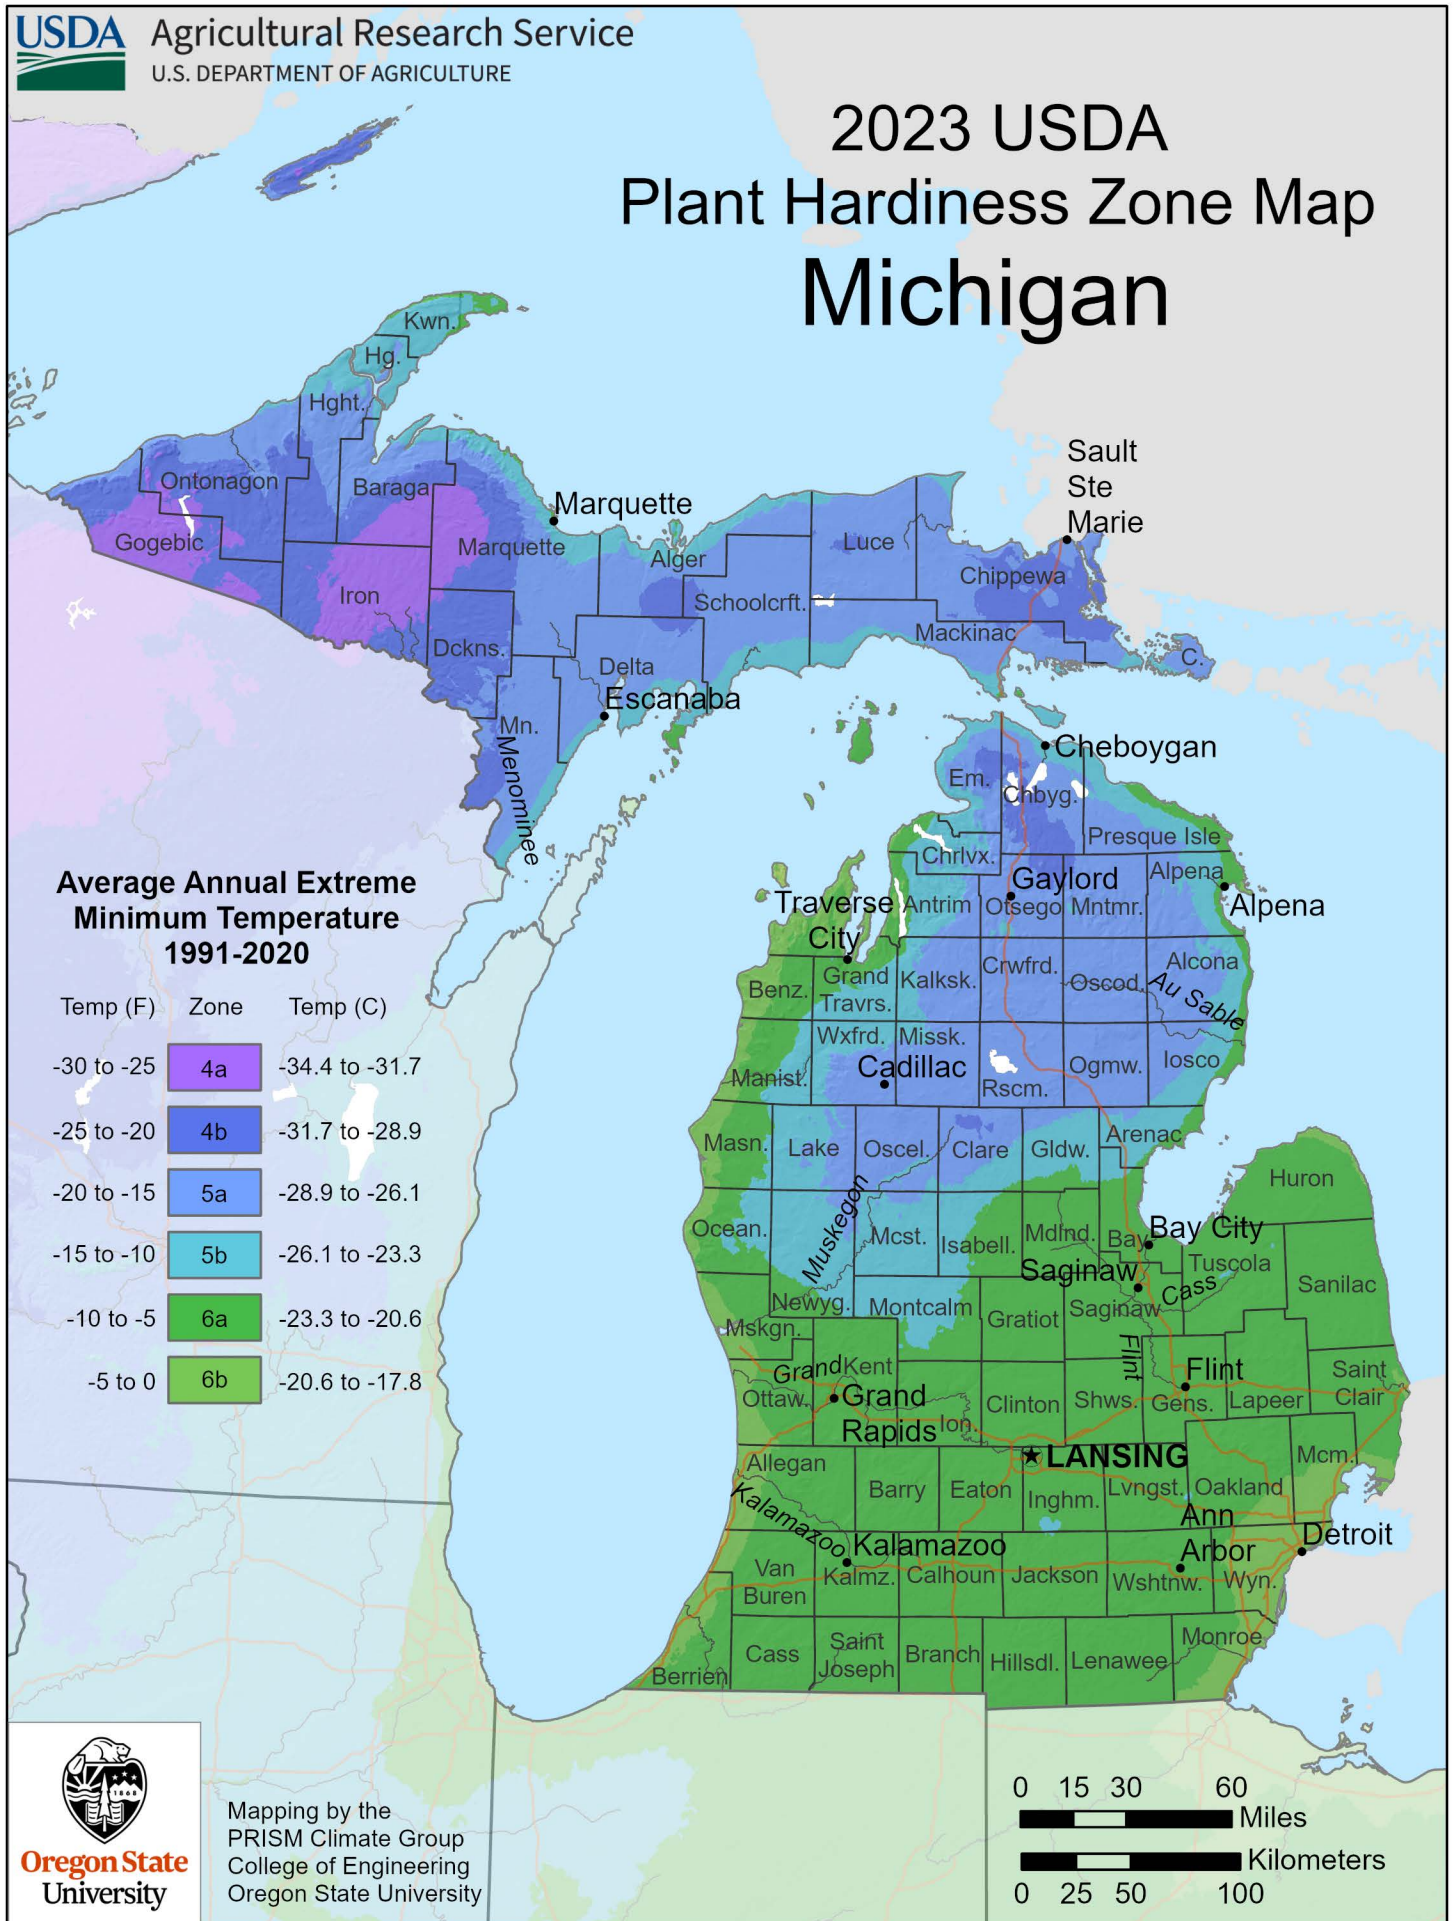

2023 USDA Plant Hardiness Zone Map Michigan

Average Annual Extreme Minimum Temperature 1991-2020

Temp (F)	Zone	Temp (C)
-30 to -25	4a	-34.4 to -31.7
-25 to -20	4b	-31.7 to -28.9
-20 to -15	5a	-28.9 to -26.1
-15 to -10	5b	-26.1 to -23.3
-10 to -5	6a	-23.3 to -20.6
-5 to 0	6b	-20.6 to -17.8

Mapping by the
PRISM Climate Group
College of Engineering
Oregon State University